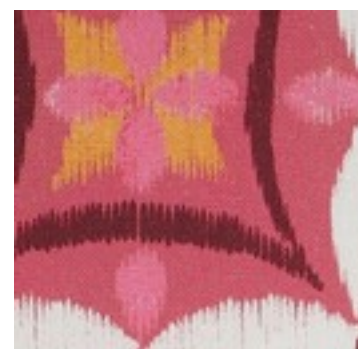

Description: CANVAS DIGITAL ABSTRACT

Composition: 100%CO

Width: 138cm

Weight: 225gm2

05548.002  
BORDEAUX

05548.004  
MAUVE

05548.012  
BORDEAUX

05548.014  
MAUVE