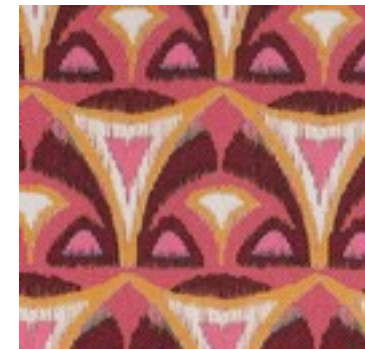

Description: CANVAS DIGITAL ABSTRACT

Composition: 100%CO

Width: 138cm

Weight: 225gm2

05548.002  
BORDEAUX

05548.004  
MAUVE

05548.012  
BORDEAUX

05548.014  
MAUVE