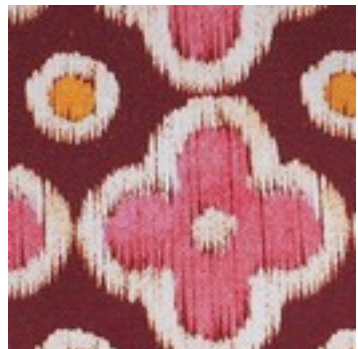

Description: CANVAS DIGITAL ABSTRACT

Composition: 100%CO

Width: 138cm

Weight: 225gm2

05548.002  
BORDEAUX

05548.004  
MAUVE

05548.012  
BORDEAUX

05548.014  
MAUVE