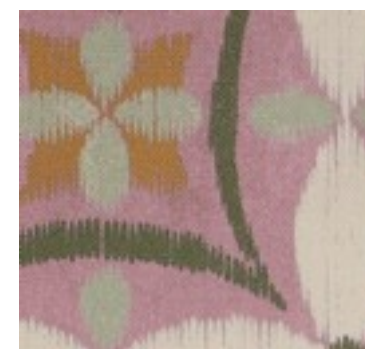

05548.024
MAUVE