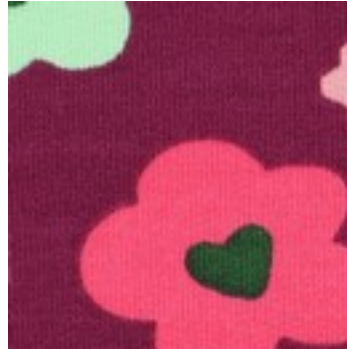

Description: FRENCH TERRY ABSTRACT FLOWERS

Composition: 95%CO/5%EA

Width: 148cm

Weight: 225gm2

05052.002
OFF-WHITE

05052.005
BORDEAUX

05052.006
LAVENDER