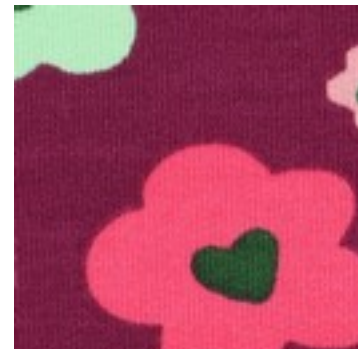

Description: FRENCH TERRY ABSTRACT FLOWERS

Composition: 95%CO/5%EA

Width: 148cm

Weight: 225gm2

05052.002
OFF-WHITE

05052.005
BORDEAUX

05052.006
LAVENDER