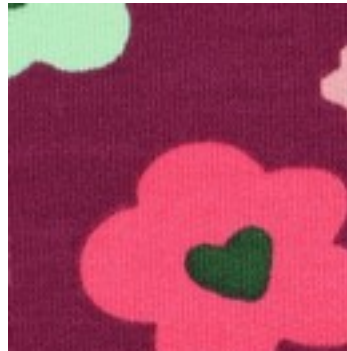

Description: FRENCH TERRY ABSTRACT FLOWERS

Composition: 95%CO/5%EA

Width: 148cm

Weight: 225gm2

05052.002
OFF-WHITE

05052.005
BORDEAUX

05052.006
LAVENDER