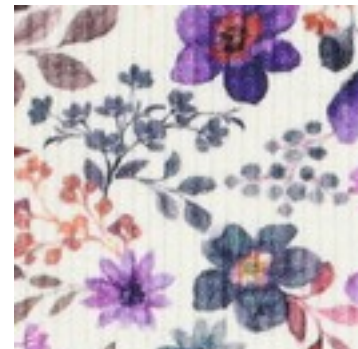

Description: RIB JERSEY DIGITAL FLOWERS

Composition: 95%CO/5%EA

Width: 120cm

Weight: 220gm2

05189.003  
BORDEAUX

05189.004  
PURPLE