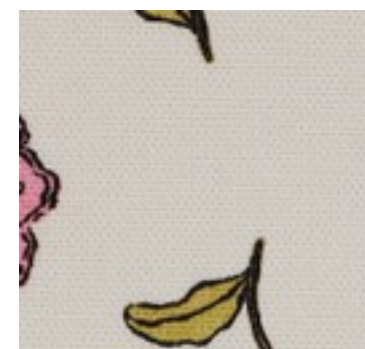

03157.015
PINK/LIME