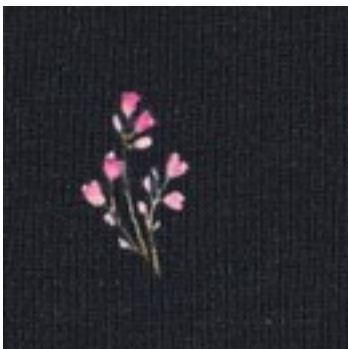

Description: JERSEY DIGITAL RABBITS AND FLOWERS

Composition: 95%CO/5%EA

Width: 143cm

Weight: 200gm2

04116.002
WHITE

04116.003
NAVY

04116.012
WHITE

04116.013
NAVY