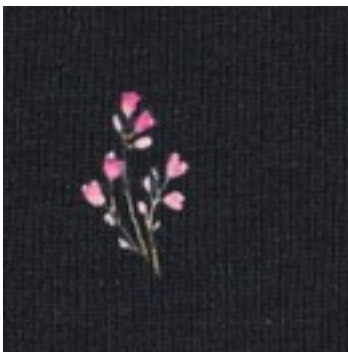

Description: JERSEY DIGITAL RABBITS AND FLOWERS

Composition: 95%CO/5%EA

Width: 143cm

Weight: 200gm2

04116.002  
WHITE

04116.003  
NAVY

04116.012  
WHITE

04116.013  
NAVY