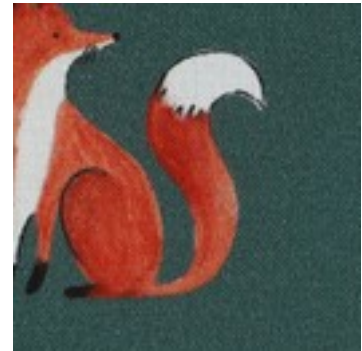

Description: FINE POPLIN DIGITAL FOREST ANIMALS

Composition: 100%CO

Width: 148cm

Weight: 110gm2

04082.002
WHITE

04082.003
NAVY

04082.007
DARK GREEN