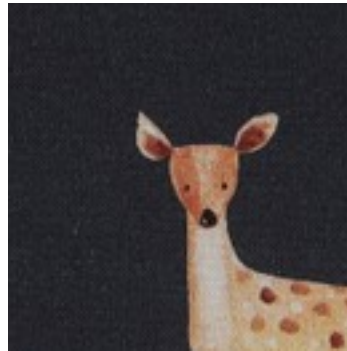

Description: FINE POPLIN DIGITAL FOREST ANIMALS

Composition: 100%CO

Width: 148cm

Weight: 110gm2

04082.002
WHITE

04082.003
NAVY

04082.007
DARK GREEN