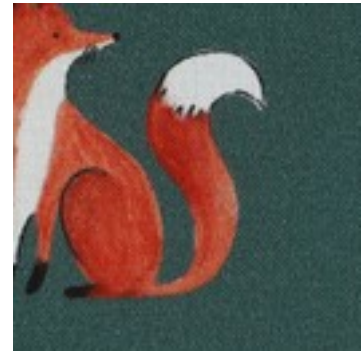

Description: FINE POPLIN DIGITAL FOREST ANIMALS

Composition: 100%CO

Width: 148cm

Weight: 110gm2

04082.002  
WHITE

04082.003  
NAVY

04082.007  
DARK GREEN