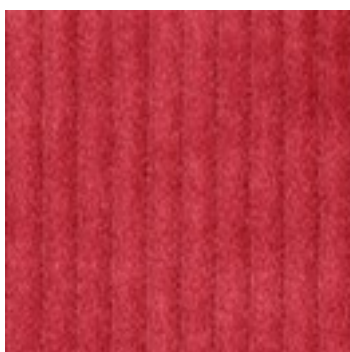

Description: CORDUROY WASHED 6W STRETCH

Composition: 98%CO/2%EA

Width: 142cm

Weight: 282gm2

03316.001
BLACK

03316.002
ECRU

03316.003
GREY

03316.004
NAVY

03316.005
SAND

03316.006
EMERALD

03316.007
CLARET RED

03316.008
BORDEAUX RED

03316.009
OLD ROSE

03316.010
DARK LAVENDER

03316.011
JEANS

03316.012
GREY BLUE