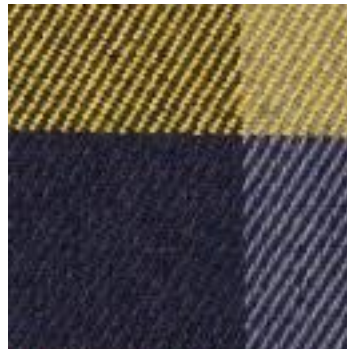

Description: TARTAN CHECK
Composition: 65%PL/32%VI/3%EA
Width: 144cm
Weight: 225gm2

03036.006
CAMEL

03036.010
BLACK/WHITE/RED BIG

03036.012
BLACK/RED/YELLOW/WHITE

03036.013
BLACK/BLUE/GREEN/BIG

03036.014
BLACK/BLUE/GREEN/SMALL

03036.015
GREY/BLACK/RED

03036.016
CAMEL

03036.019
TAUPE

03036.022
GREY/BEIGE

03036.027
NAVY/GREY/RUST

03036.028
NAVY/RED/CAMEL/GREEN

03036.029
NAVY/RED/CAMEL

03036.032
BLACK/GREY/RED

03036.036
GREY/RED/YELLOW

03036.047
ANTHRACITE MELANGE/MULTI

03036.048
ECRU/BROWN/BLACK

03036.049
ECRU/NAVY/ORANGE

03036.050
BLACK/WHITE/RED

03036.051
BLACK/WHITE/OCHRE

03036.052
OFF-WHITE/PETROL/BORDEAUX

03036.054
OFF WHITE/BLACK/TAUPE

03036.055
GREY/OCHRE/RUST

03036.056
NAVY/LIGHT BLUE/RUST

03036.057
GREY/LIGHT BLUE/WHITE

03036.059
BLACK/WHITE/RED

03036.060
BLACK/WHITE/RED

03036.061
GREY/ORANGE/SAND

03036.062
NAVY/JEANS/CAMEL

03036.063
JEANS/NAVY/GREY