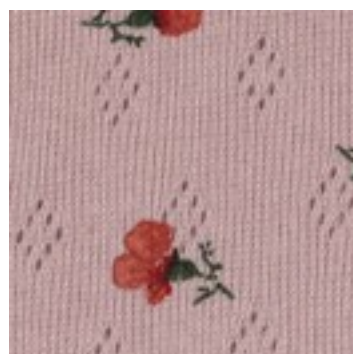

Description: POINTOILLE FLOWERS

Composition: 100%CO

Width: 140cm

Weight: 190gm2

03206.007
MINT

03206.035
OLD ROSE