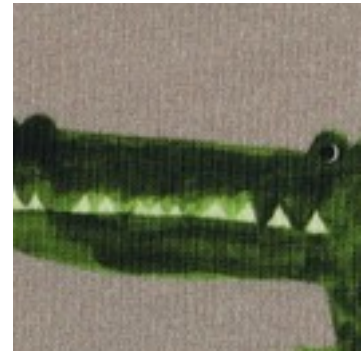

Description: FRENCH TERRY DIGITAL CROCODILE

Composition: 95%CO5%EA

Width: 145cm

Weight: 225gm2

03090.002  
OFF-WHITE

03090.003  
JEANS

03090.004  
TAUPE