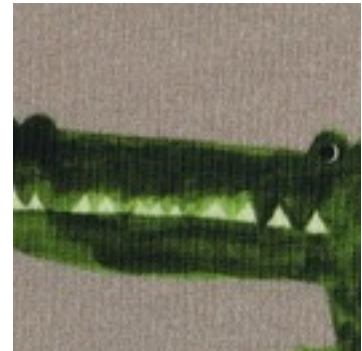

Description: FRENCH TERRY DIGITAL CROCODILE

Composition: 95%CO5%EA

Width: 145cm

Weight: 225gm2

03090.002
OFF-WHITE

03090.003
JEANS

03090.004
TAUPE