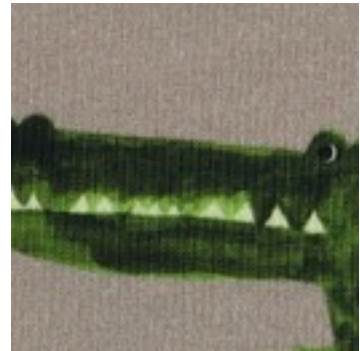

Description: FRENCH TERRY DIGITAL CROCODILE

Composition: 95%CO5%EA

Width: 145cm

Weight: 225gm2

03090.002
OFF-WHITE

03090.003
JEANS

03090.004
TAUPE