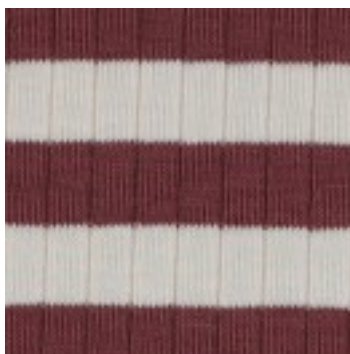

Description: RIB YARN DYED STRIPE

Composition: 95%CO/5%EA

Width: 140cm

Weight: 175gm2

03990.001  
NAVY/ECRU

03990.002  
CINNAMON

03990.003  
PICKLE

03990.004  
DARK BLUSH