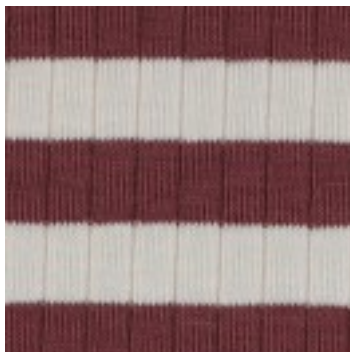

Description: RIB YARN DYED STRIPE

Composition: 95%CO/5%EA

Width: 140cm

Weight: 175gm2

03990.001
NAVY/ECRU

03990.002
CINNAMON

03990.003
PICKLE

03990.004
DARK BLUSH