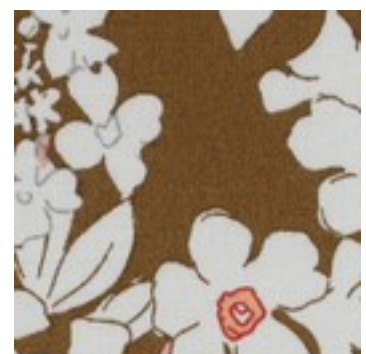

Description: RADIANCE FLOWERS

Composition: 100%VI

Width: 145cm

Weight: 105gm2

03419.001  
BLACK

03419.002  
CAMEL