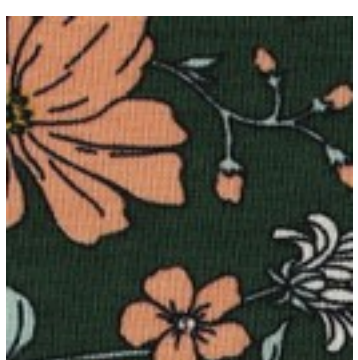

Description: JERSEY FLOWERS

Composition: 95%CO/5%EA

Width: 150cm

Weight: 200gm2

03108.003  
ECRU

03108.086  
DARK GREEN

03108.115  
PURPLE