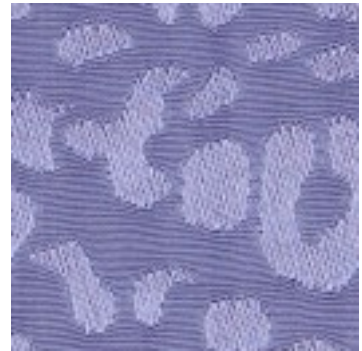

Description: VISCOSE JACQUARD ANIMAL SKIN

Composition: 100%VI

Width: 140cm

Weight: 130gm2

04924.001
BLACK

04924.002
ECRU

04924.004
LAVENDER

04924.005
LEMON

04924.006
GREEN

04924.007
FUCHSIA