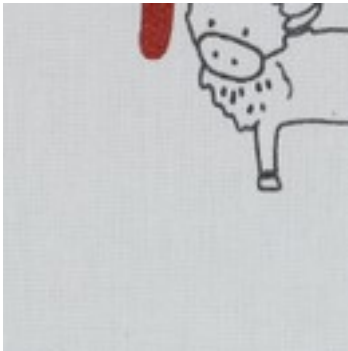

Description: POPLIN GOTS ANIMAL ALPHABETH

Composition: 100%CO

Width: 150cm

Weight: 130gm2

05502.001
WHITE

05502.003
BLUE

05502.008
MUSTARD