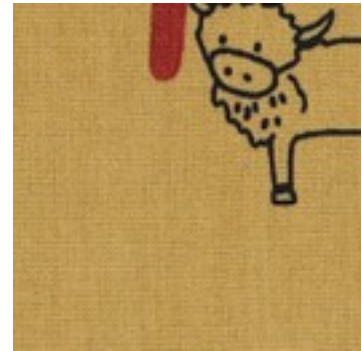

Description: POPLIN GOTS ANIMAL ALPHABETH

Composition: 100%CO

Width: 150cm

Weight: 130gm2

05502.001
WHITE

05502.003
BLUE

05502.008
MUSTARD