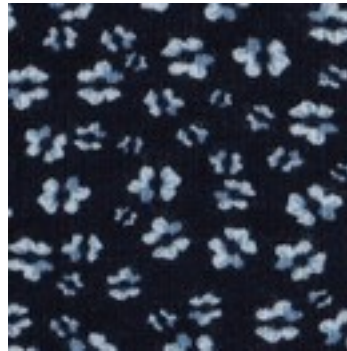

Description: BAMBOO COTTON JERSEY FLOWERS

Composition: 67%BAMBOO/28%CO/5%EL

Width: 150cm

Weight: 200gm2

05600.001
BLACK

05600.003
NAVY

05600.008
DARK PURPLE