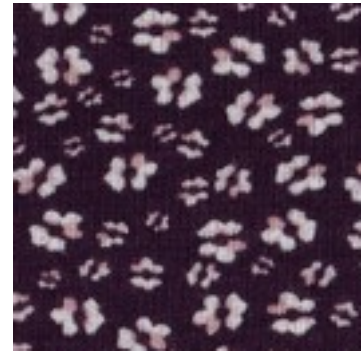

Description: BAMBOO COTTON JERSEY FLOWERS

Composition: 67%BAMBOO/28%CO/5%EL

Width: 150cm

Weight: 200gm2

05600.001
BLACK

05600.003
NAVY

05600.008
DARK PURPLE