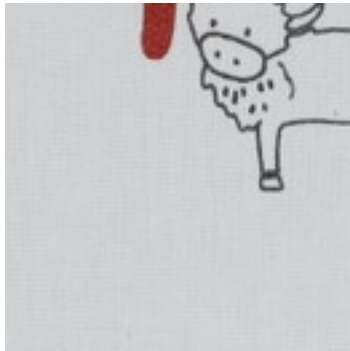

Description: POPLIN GOTS ANIMAL ALPHABETH

Composition: 100%CO

Width: 150cm

Weight: 130gm2

05502.001
WHITE

05502.003
BLUE

05502.008
MUSTARD