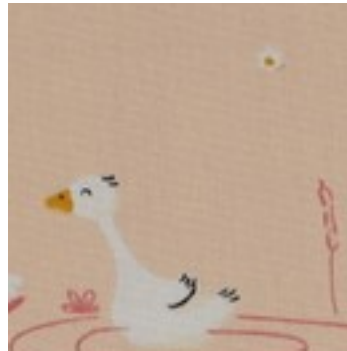

Description: FINE POPLIN GOOSE

Composition: 100%CO

Width: 150cm

Weight: 110gm2

05510.002
WHITE

05510.005
POWDER