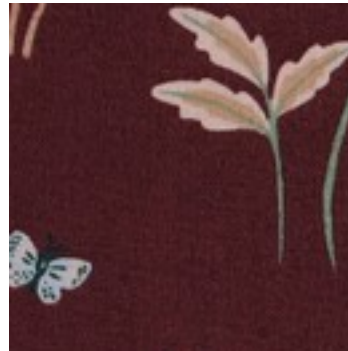

Description: FINE POPLIN FAIRYTALE

Composition: 100%CO

Width: 150cm

Weight: 110gm2

05806.006
EMERALD

05806.009
BORDEAUX