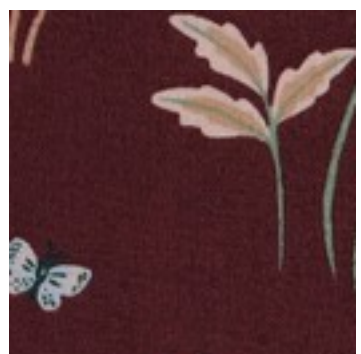

Description: FINE POPLIN FAIRYTALE

Composition: 100%CO

Width: 150cm

Weight: 110gm2

05806.006
EMERALD

05806.009
BORDEAUX