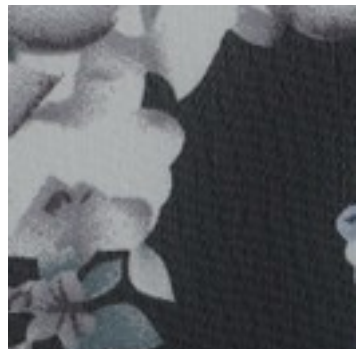

Description: CHIFFON FLOWERS

Composition: 100%PL

Width: 150cm

Weight: 80gm2

A4519.001
BLACK

A4519.002
NAVY

A4519.003
LIGHT BLUE

A4519.004
GREY