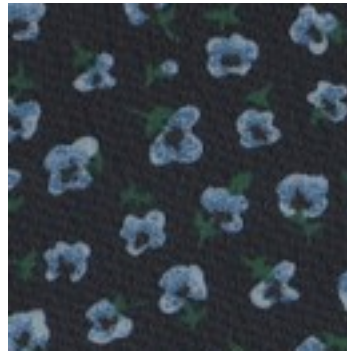

Description: CHIFFON FLOWERS

Composition: 100%PL

Width: 150cm

Weight: 80gm2

A4518.001
BLACK

A4518.002
NAVY

A4518.003
GREY

A4518.004
SKY BLUE

A4518.005
PINK