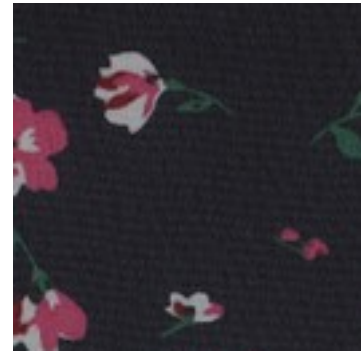

Description: CHIFFON FLOWERS

Composition: 100%PL

Width: 150cm

Weight: 80gm2

A4521.001
BLACK / PINK

A4521.002
BLACK / WHITE

A4521.003
NAVY

A4521.004
PICKLE