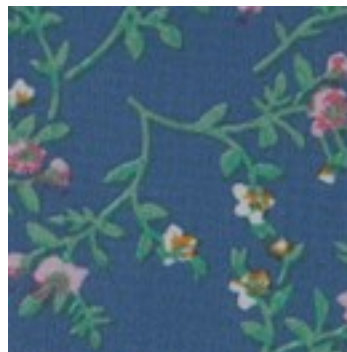

Description: CHIFFON FLOWERS

Composition: 100%PL

Width: 150cm

Weight: 80gm2

A4514.001
BLACK

A4514.002
NAVY

A4514.003
PICKLE

A4514.004
CAMEL

A4514.005
BLUE

A4514.006
GREY