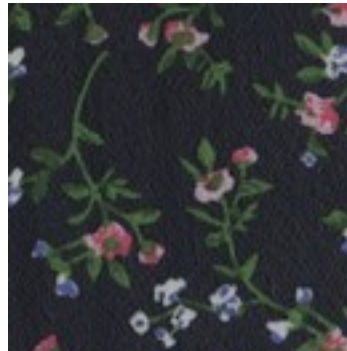

Description: CHIFFON FLOWERS

Composition: 100%PL

Width: 150cm

Weight: 80gm2

A4514.001
BLACK

A4514.002
NAVY

A4514.003
PICKLE

A4514.004
CAMEL

A4514.005
BLUE

A4514.006
GREY