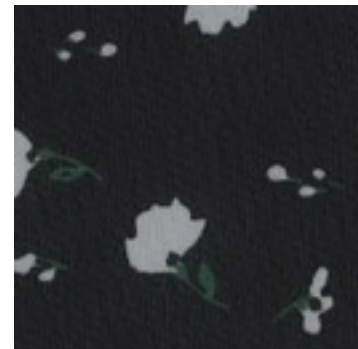

Description: CHIFFON FLOWERS

Composition: 100%PL

Width: 150cm

Weight: 80gm2

A4521.001
BLACK / PINK

A4521.002
BLACK / WHITE

A4521.003
NAVY

A4521.004
PICKLE

A4521.005
GREY

A4521.006
PINK