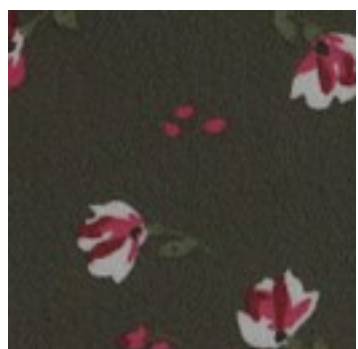

Description: CHIFFON FLOWERS

Composition: 100%PL

Width: 150cm

Weight: 80gm2

A4521.001
BLACK / PINK

A4521.002
BLACK / WHITE

A4521.003
NAVY

A4521.004
PICKLE

A4521.005
GREY

A4521.006
PINK