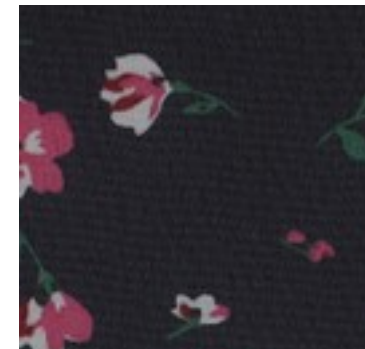

Description: CHIFFON FLOWERS

Composition: 100%PL

Width: 150cm

Weight: 80gm2

A4521.001
BLACK / PINK

A4521.002
BLACK / WHITE

A4521.003
NAVY

A4521.004
PICKLE