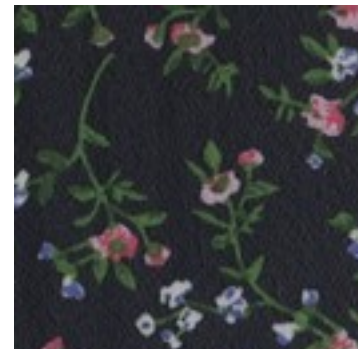

Description: CHIFFON FLOWERS

Composition: 100%PL

Width: 150cm

Weight: 80gm2

A4514.001  
BLACK

A4514.002  
NAVY

A4514.003  
PICKLE

A4514.004  
CAMEL

A4514.005  
BLUE

A4514.006  
GREY