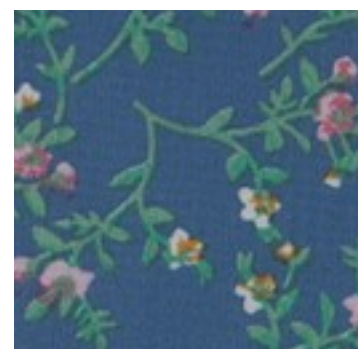

Description: CHIFFON FLOWERS

Composition: 100%PL

Width: 150cm

Weight: 80gm2

A4514.001  
BLACK

A4514.002  
NAVY

A4514.003  
PICKLE

A4514.004  
CAMEL

A4514.005  
BLUE

A4514.006  
GREY