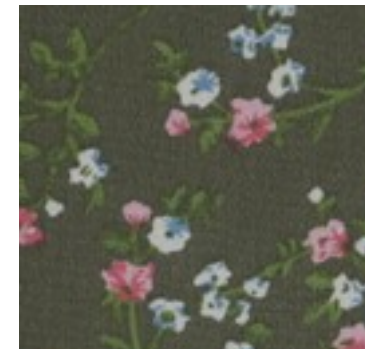

Description: CHIFFON FLOWERS

Composition: 100%PL

Width: 150cm

Weight: 80gm2

A4514.001  
BLACK

A4514.002  
NAVY

A4514.003  
PICKLE

A4514.004  
CAMEL

A4514.005  
BLUE

A4514.006  
GREY