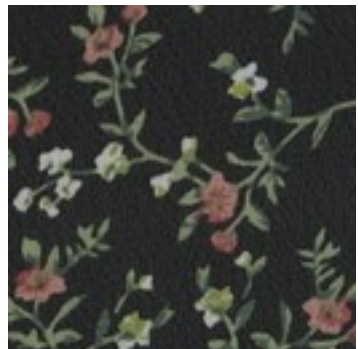

Description: CHIFFON FLOWERS

Composition: 100%PL

Width: 150cm

Weight: 80gm2

A4514.001  
BLACK

A4514.002  
NAVY

A4514.003  
PICKLE

A4514.004  
CAMEL

A4514.005  
BLUE

A4514.006  
GREY