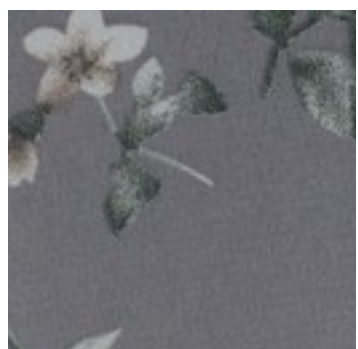

Description: CHIFFON FLOWERS

Composition: 100%PL

Width: 150cm

Weight: 80gm2

A4519.001
BLACK

A4519.002
NAVY

A4519.003
LIGHT BLUE

A4519.004
GREY