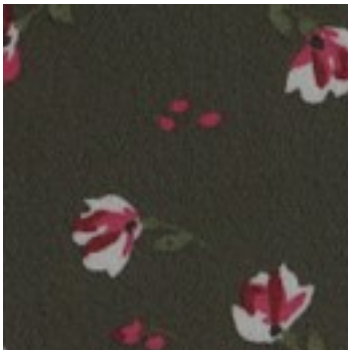

Description: CHIFFON FLOWERS

Composition: 100%PL

Width: 150cm

Weight: 80gm2

A4521.001
BLACK / PINK

A4521.002
BLACK / WHITE

A4521.003
NAVY

A4521.004
PICKLE

A4521.005
GREY

A4521.006
PINK