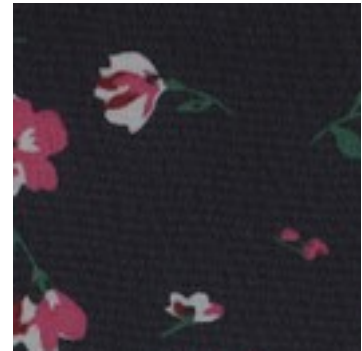

Description: CHIFFON FLOWERS

Composition: 100%PL

Width: 150cm

Weight: 80gm2

A4521.001
BLACK / PINK

A4521.002
BLACK / WHITE

A4521.003
NAVY

A4521.004
PICKLE