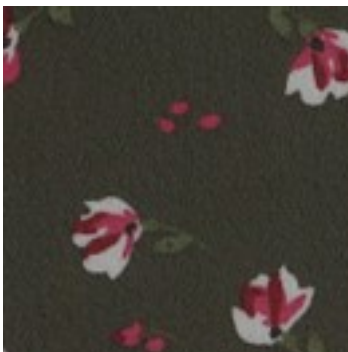

Description: CHIFFON FLOWERS

Composition: 100%PL

Width: 150cm

Weight: 80gm2

A4521.001  
BLACK / PINK

A4521.002  
BLACK / WHITE

A4521.003  
NAVY

A4521.004  
PICKLE

A4521.005  
GREY

A4521.006  
PINK