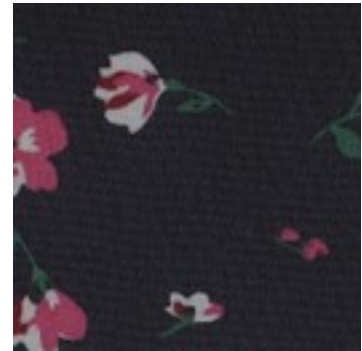

Description: CHIFFON FLOWERS

Composition: 100%PL

Width: 150cm

Weight: 80gm2

A4521.001  
BLACK / PINK

A4521.002  
BLACK / WHITE

A4521.003  
NAVY

A4521.004  
PICKLE