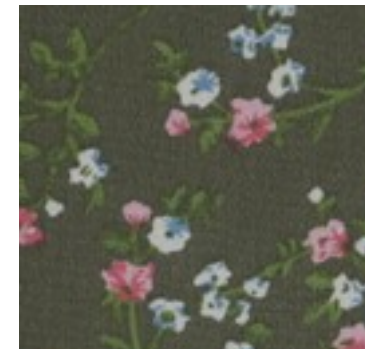

Description: CHIFFON FLOWERS

Composition: 100%PL

Width: 150cm

Weight: 80gm2

A4514.001
BLACK

A4514.002
NAVY

A4514.003
PICKLE

A4514.004
CAMEL

A4514.005
BLUE

A4514.006
GREY