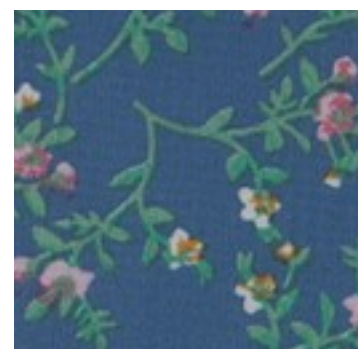

Description: CHIFFON FLOWERS

Composition: 100%PL

Width: 150cm

Weight: 80gm2

A4514.001
BLACK

A4514.002
NAVY

A4514.003
PICKLE

A4514.004
CAMEL

A4514.005
BLUE

A4514.006
GREY