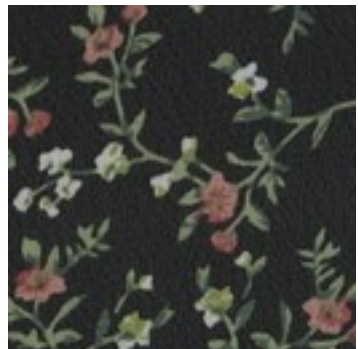

Description: CHIFFON FLOWERS

Composition: 100%PL

Width: 150cm

Weight: 80gm2

A4514.001
BLACK

A4514.002
NAVY

A4514.003
PICKLE

A4514.004
CAMEL

A4514.005
BLUE

A4514.006
GREY