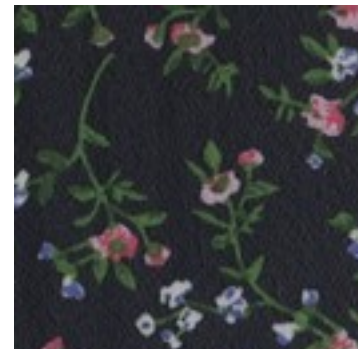

Description: CHIFFON FLOWERS

Composition: 100%PL

Width: 150cm

Weight: 80gm2

A4514.001
BLACK

A4514.002
NAVY

A4514.003
PICKLE

A4514.004
CAMEL

A4514.005
BLUE

A4514.006
GREY