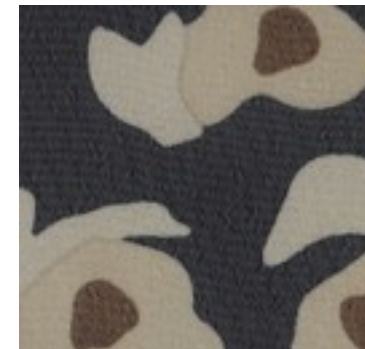

Description: CHIFFON ABSTRACT

Composition: 100%PL

Width: 150cm

Weight: 80gm2

A4517.001
BLACK / MAUVE

A4517.002
BLACK / SAND

A4517.003
NAVY / SAND