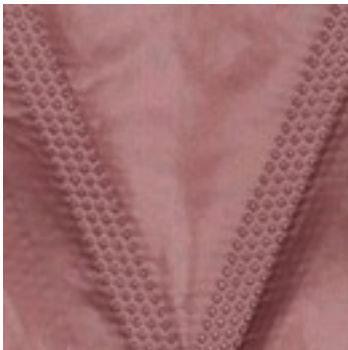

Description: STEPPED

Composition: 100%PL

Width: 140cm

Weight: 240gm2

04444.001
BLACK

04444.002
OLIVE

04444.003
CAMEL

04444.004
ROUGE

04444.005
JEANS

04444.006
TAUPE