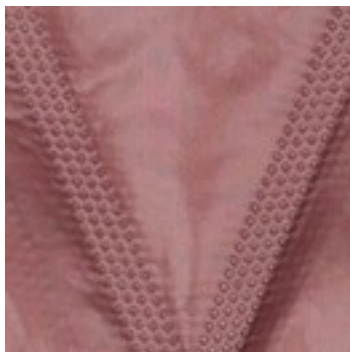

Description: STEPPED

Composition: 100%PL

Width: 140cm

Weight: 240gm2

04444.001
BLACK

04444.002
OLIVE

04444.003
CAMEL

04444.004
ROUGE

04444.005
JEANS

04444.006
TAUPE