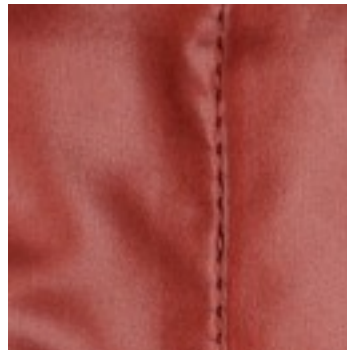

Description: STEPPED

Composition: 100%PL

Width: 140cm

Weight: 220gm2

04420.001
BLACK

04420.002
NAVY

04420.003
BEIGE

04420.004
ARMY GREEN