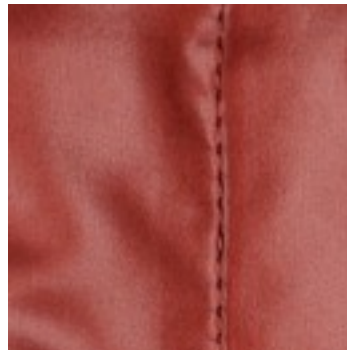

Description: STEPPED

Composition: 100%PL

Width: 140cm

Weight: 220gm2

04420.001  
BLACK

04420.002  
NAVY

04420.003  
BEIGE

04420.004  
ARMY GREEN