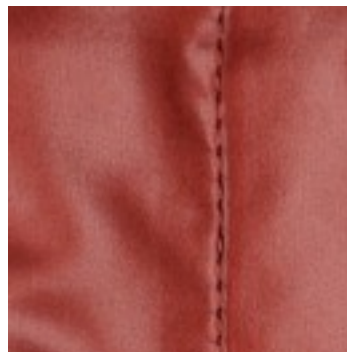

Description: STEPPED

Composition: 100%PL

Width: 140cm

Weight: 220gm2

04420.001
BLACK

04420.002
NAVY

04420.003
BEIGE

04420.004
ARMY GREEN