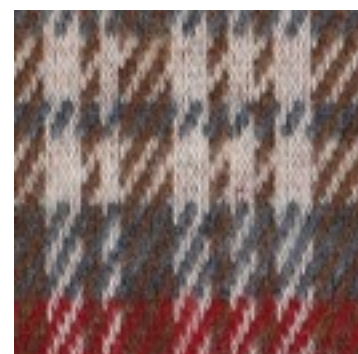

Description: JACQUARD CHECK

Composition: 60%CO/37%PL/3%EA

Width: 145cm

Weight: 250gm2

04453.001  
LILAC

04453.002  
TAUPE