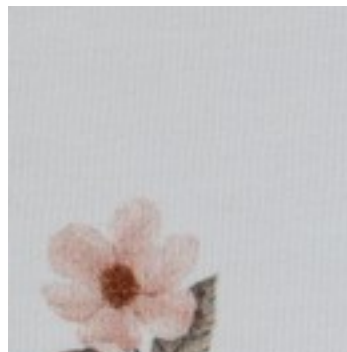

Description: JERSEY DIGITAL GOTS FLOWERS

Composition: 95%CO/5%EA

Width: 142cm

Weight: 200gm2

06065.002  
WHITE

06065.005  
ROUGE

06065.012  
WHITE

06065.022  
WHITE