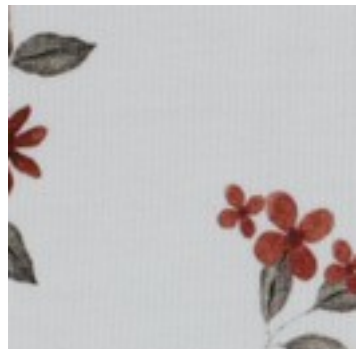

Description: JERSEY DIGITAL GOTS FLOWERS

Composition: 95%CO/5%EA

Width: 142cm

Weight: 200gm2

06065.002
WHITE

06065.005
ROUGE

06065.012
WHITE

06065.022
WHITE