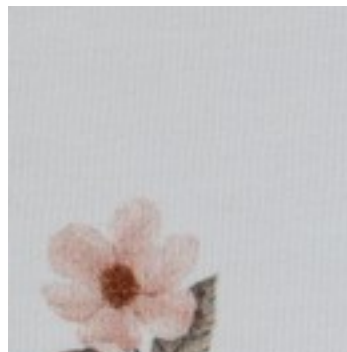

Description: JERSEY DIGITAL GOTS FLOWERS

Composition: 95%CO/5%EA

Width: 142cm

Weight: 200gm2

06065.002
WHITE

06065.005
ROUGE

06065.012
WHITE

06065.022
WHITE