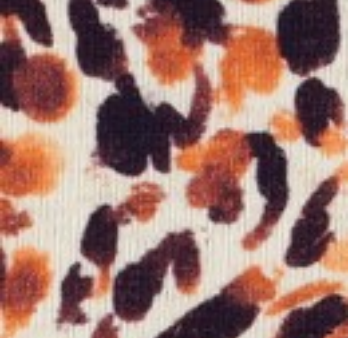

Description: LINEN JERSEY DIGITAL LEOPARD PRINT

Composition: 70%CO/25%LI/5%EA

Width: 145cm

Weight: 195gm2

06203.001  
NATURAL ORANGE

06203.011  
GREEN