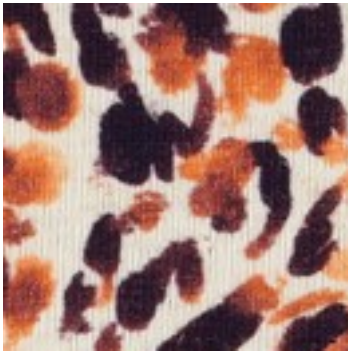

Description: LINEN JERSEY DIGITAL LEOPARD PRINT

Composition: 70%CO/25%LI/5%EA

Width: 145cm

Weight: 195gm2

06203.001
NATURAL ORANGE

06203.011
GREEN