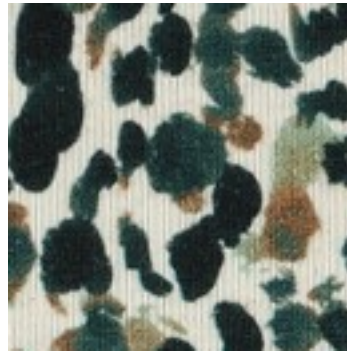

Description: LINEN JERSEY DIGITAL LEOPARD PRINT

Composition: 70%CO/25%LI/5%EA

Width: 145cm

Weight: 195gm2

06203.001
NATURAL ORANGE

06203.011
GREEN